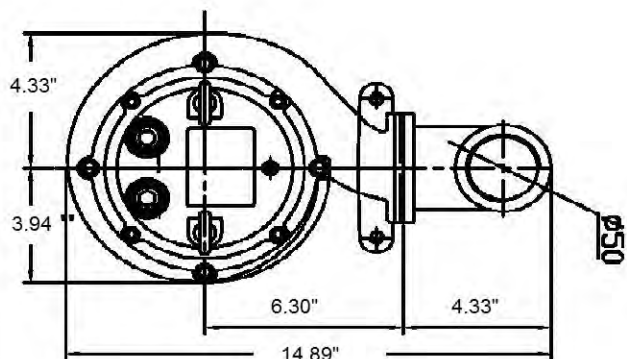

MODEL: GF22.2M/23.0M

DIMENSION OF PUMP

DIMENSION OF GRS