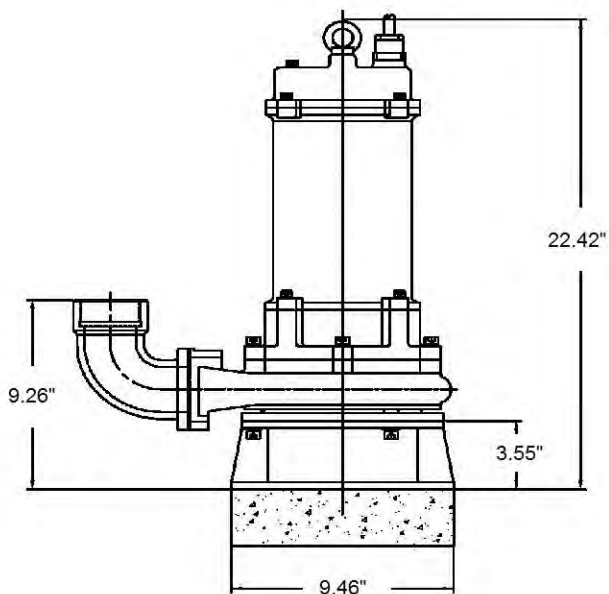

MODEL: GF22.2M/23.0M

DIMENSION OF PUMP

DIMENSION OF GRS