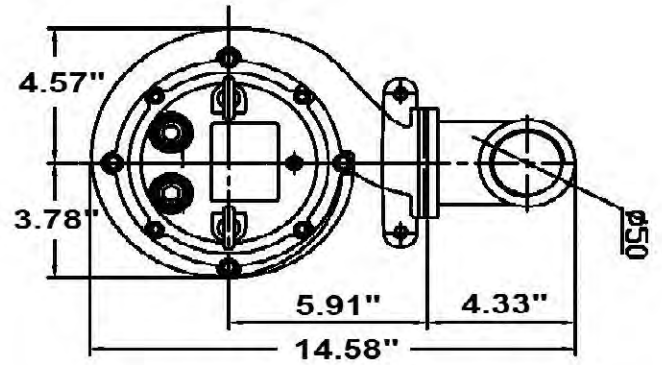

MODEL: GF21.0/21.5 1 PH

DIMENSION OF PUMP

DIMENSION OF GRS

MODEL: GF21.0/21.5 3PH

DIMENSION OF PUMP

DIMENSION OF GRS