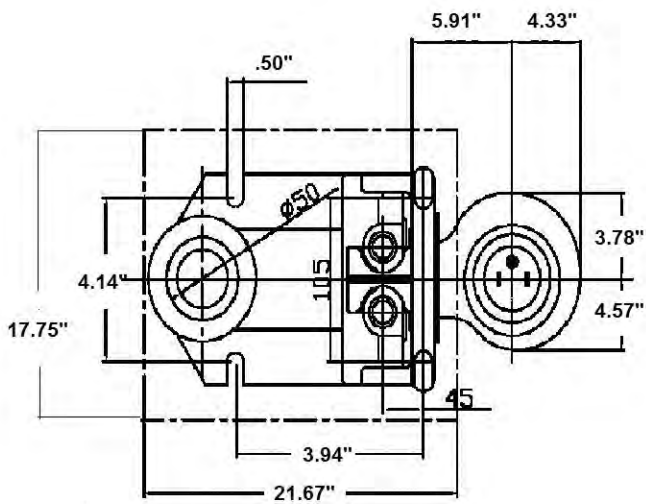

MODEL: GF21.0/21.5 1 PH

DIMENSION OF PUMP

DIMENSION OF GRS

MODEL: GF21.0/21.5 3PH

DIMENSION OF PUMP

DIMENSION OF GRS