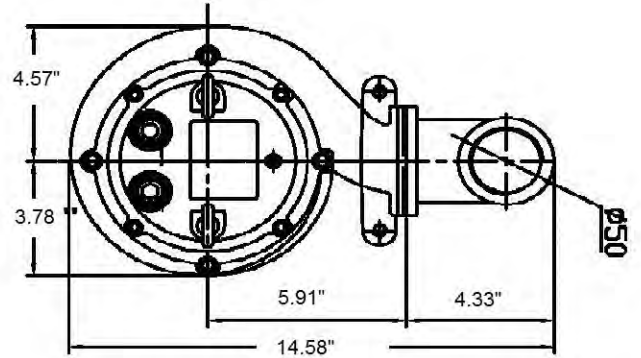

MODEL: GF21.0/21.5 1 PH

DIMENSION OF PUMP

DIMENSION OF GRS

MODEL: GF21.0/21.5 3PH

DIMENSION OF PUMP

DIMENSION OF GRS