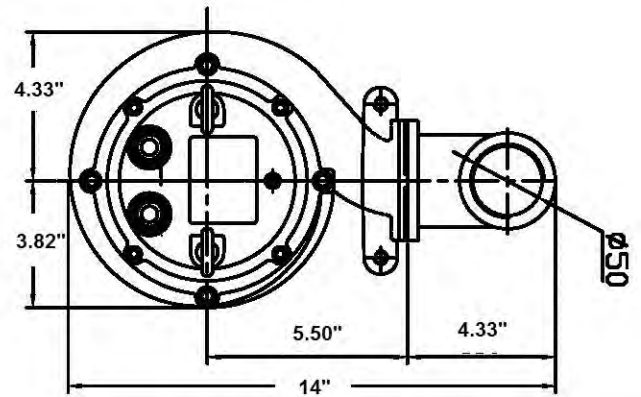

MODEL: GF0.75

DIMENSION OF PUMP

DIMENSION OF GRS